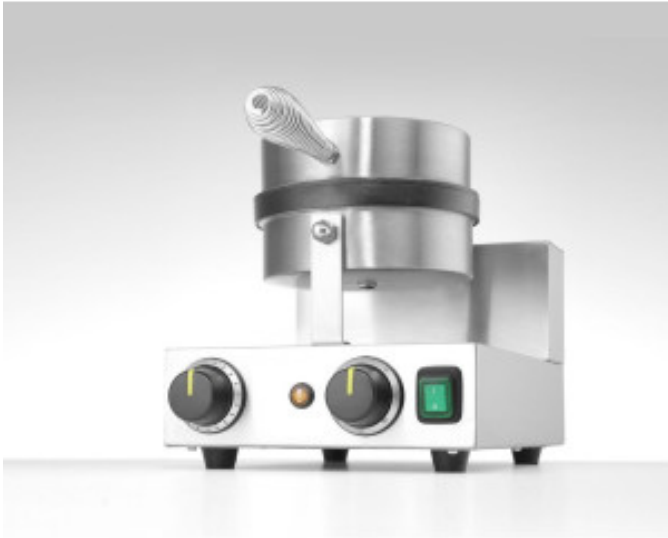

# Round Waffle Maker - Ø 190 mm Brussels

HN212172

## Product Features:

<b>Food :</b> 230-v	<b>Type of Order :</b> electronics	<b>Minimum Temperature (°C) :</b> 220
<b>Maximum Temperature (°C) :</b> 50	<b>Plate coating :</b> teflon	<b>Length (mm) :</b> 250
<b>Depth (mm) :</b> 380	<b>Height (mm) :</b> 590	<b>Weight (kg) :</b> 6.48
<b>Power (W) :</b> 1000	<b>Subject :</b> source	<b>Inverse Rotation :</b> no
<b>Requires an electrician :</b> no	<b>Field of use :</b> interior	<b>Type of Waffles :</b> brussels
<b>Type of stainless steel :</b> stainless-steel-18-0	<b>Number of waffles :</b> 1	