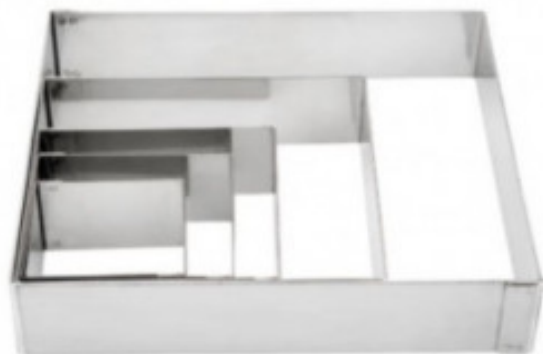

Square Pastry Frame - 8 x 8 cm

LR68480

Product Features:

Pierced : no	Length (mm) : 80	Depth (mm) : 80
Height (mm) : 40	Weight (kg) : 0.17	Subject : stainless-steel
Country of Manufacture : china	Color : silver-stainless-steel	Dishwasher safe : yes
Microwave cooking : no	Baking in the oven : yes	Shape : square
Freezer use : yes	Type of stainless steel : stainless-steel-18-10	type-of-mold : square

Informations Logistiques :

Largeur : 80 mm	Profondeur : 80 mm	Hauteur : 40 mm
------------------------	---------------------------	------------------------